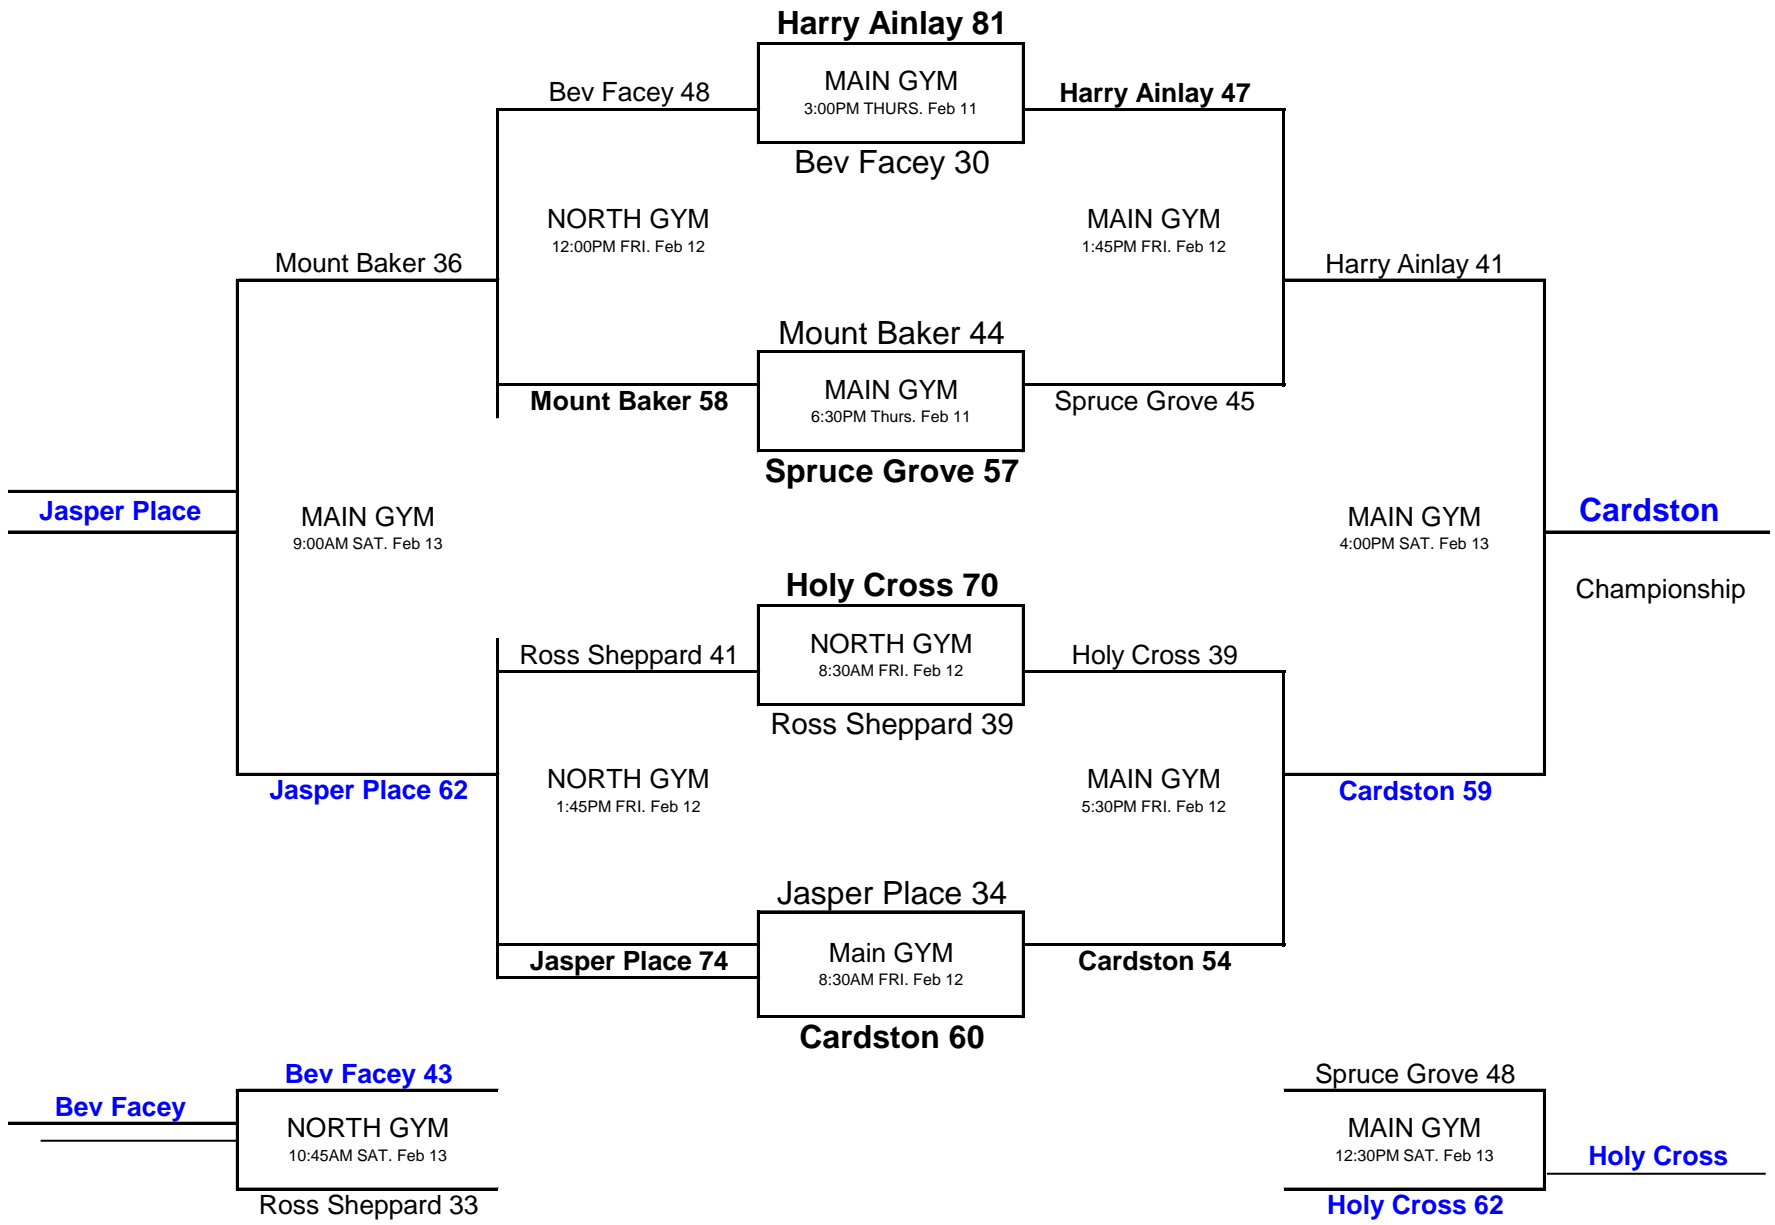

JUNIOR WOMEN'S DRAW

TRI-PROV 2010